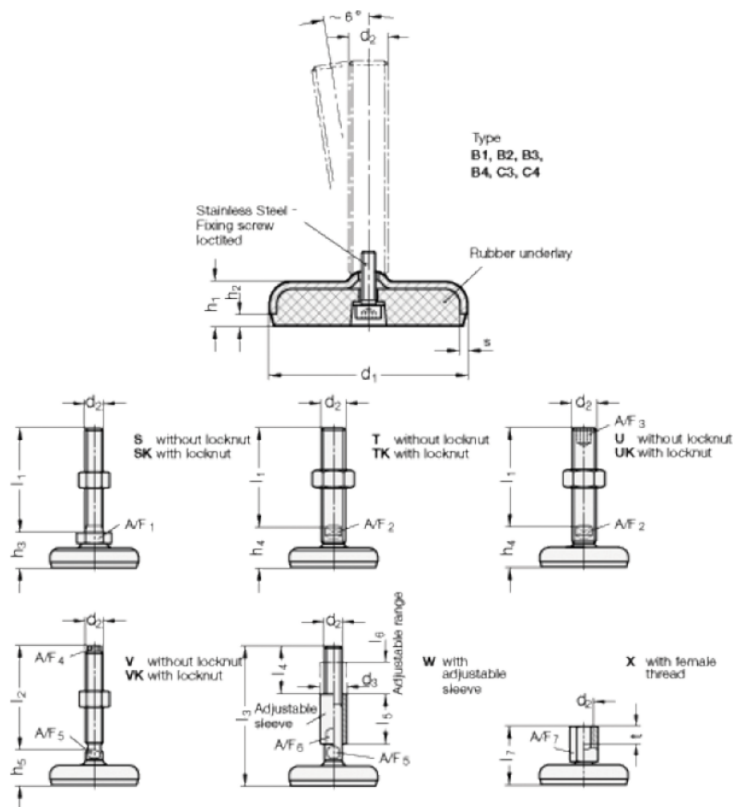

Article number: 2031100M1675C4TK
 Description: E+G levelling foot
 GN 31-100-M16-75-C4-TK
 Note: TK With nut, Wrench flat at the bottom

Measures

A/F2	= 12
d1	= 100
d2	= 16
h1	= 20
h2	= 6
h4 +4.0/0	= 34
l2	= 75
s	= 3